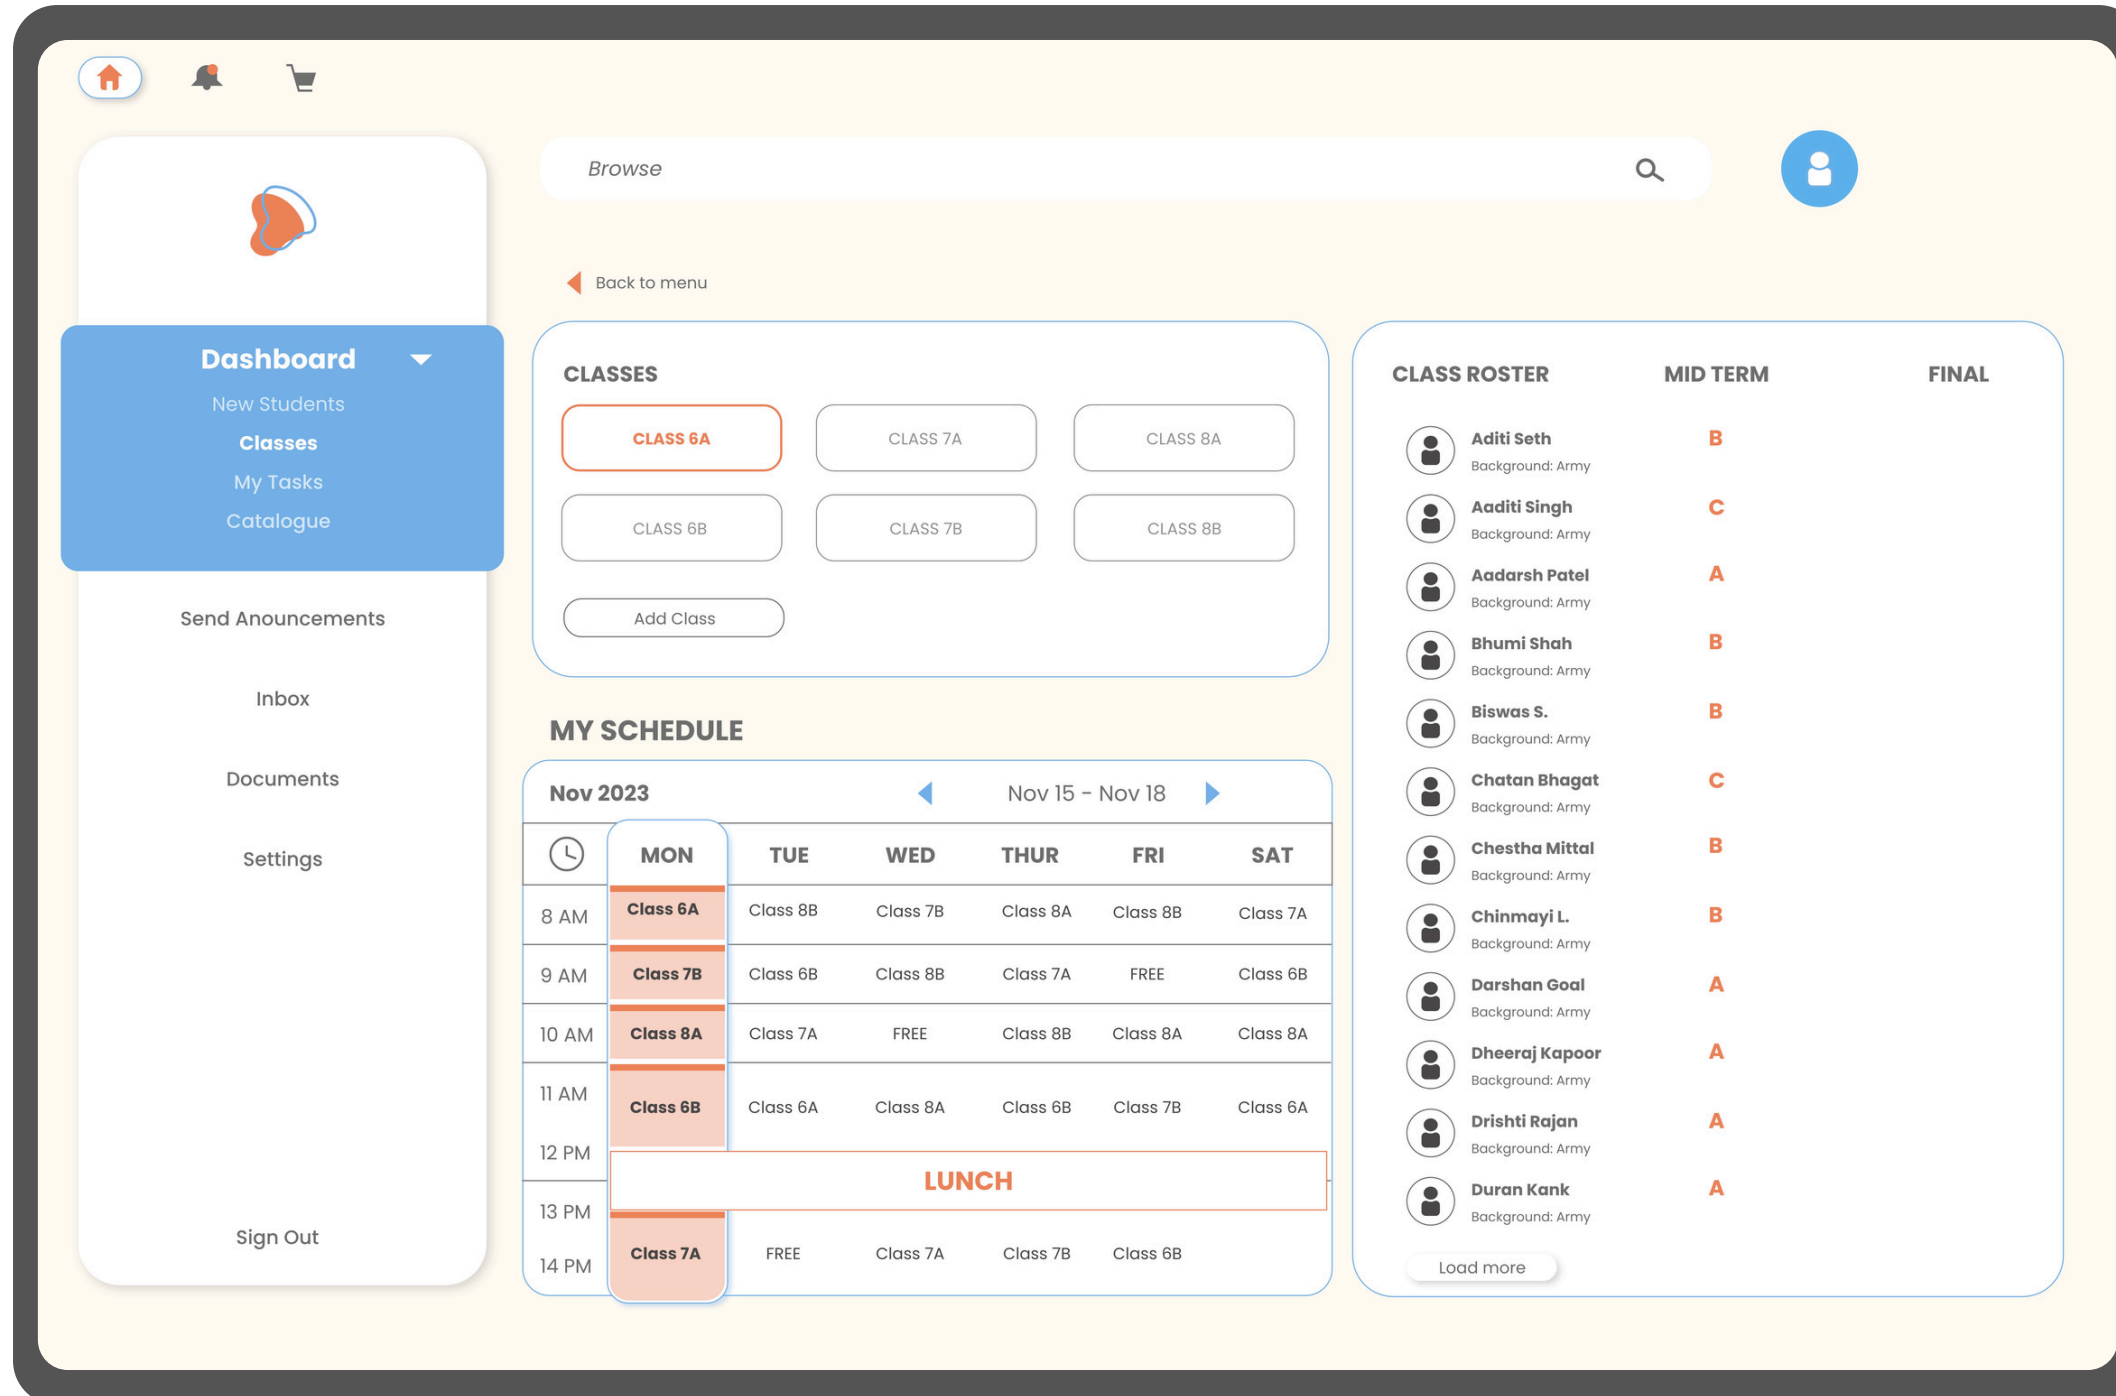

Teacher's Dashboard

- **Streamlined Transfer Student Management:**
 - Centralized platform housing student backgrounds and academic histories.
 - Simplifies information access for relevant parties.
- **Enhanced Onboarding Experience:**
 - Facilitation toolkits with resources for a smooth transition.
 - Improved communication and efficiency for transfer students and staff.
- **Elevated Student Success:**
 - Increased focus on transfer student needs.
 - Contributes to a more positive and successful educational experience.

Student Profile

- **Streamlined Transfer Student Management:** Centralized platform housing student backgrounds and academic histories. Simplifies information access for relevant parties.
- **Enhanced Onboarding Experience:** Facilitation toolkits with resources for a smooth transition. Improved communication and efficiency for transfer students and staff.
- **Elevated Student Success:** Increased focus on transfer student needs. Contributes to a more positive and successful educational experience.

Class Profile

- **Improved Schedule Management:** Provides details about class size, schedule, and subjects taught, allowing for effective daily/weekly planning.
- **Streamlined Teaching Experience:** Helps balance workload, plan lessons efficiently, and manage extracurricular duties.
- **Large Class Support:** Facilitates effective time allocation, addressing individual student needs, and creating a conducive learning environment in large classes (over 50 students).
- **Enhanced Student Interaction:** Provides a comprehensive overview for better interaction with a larger student group.