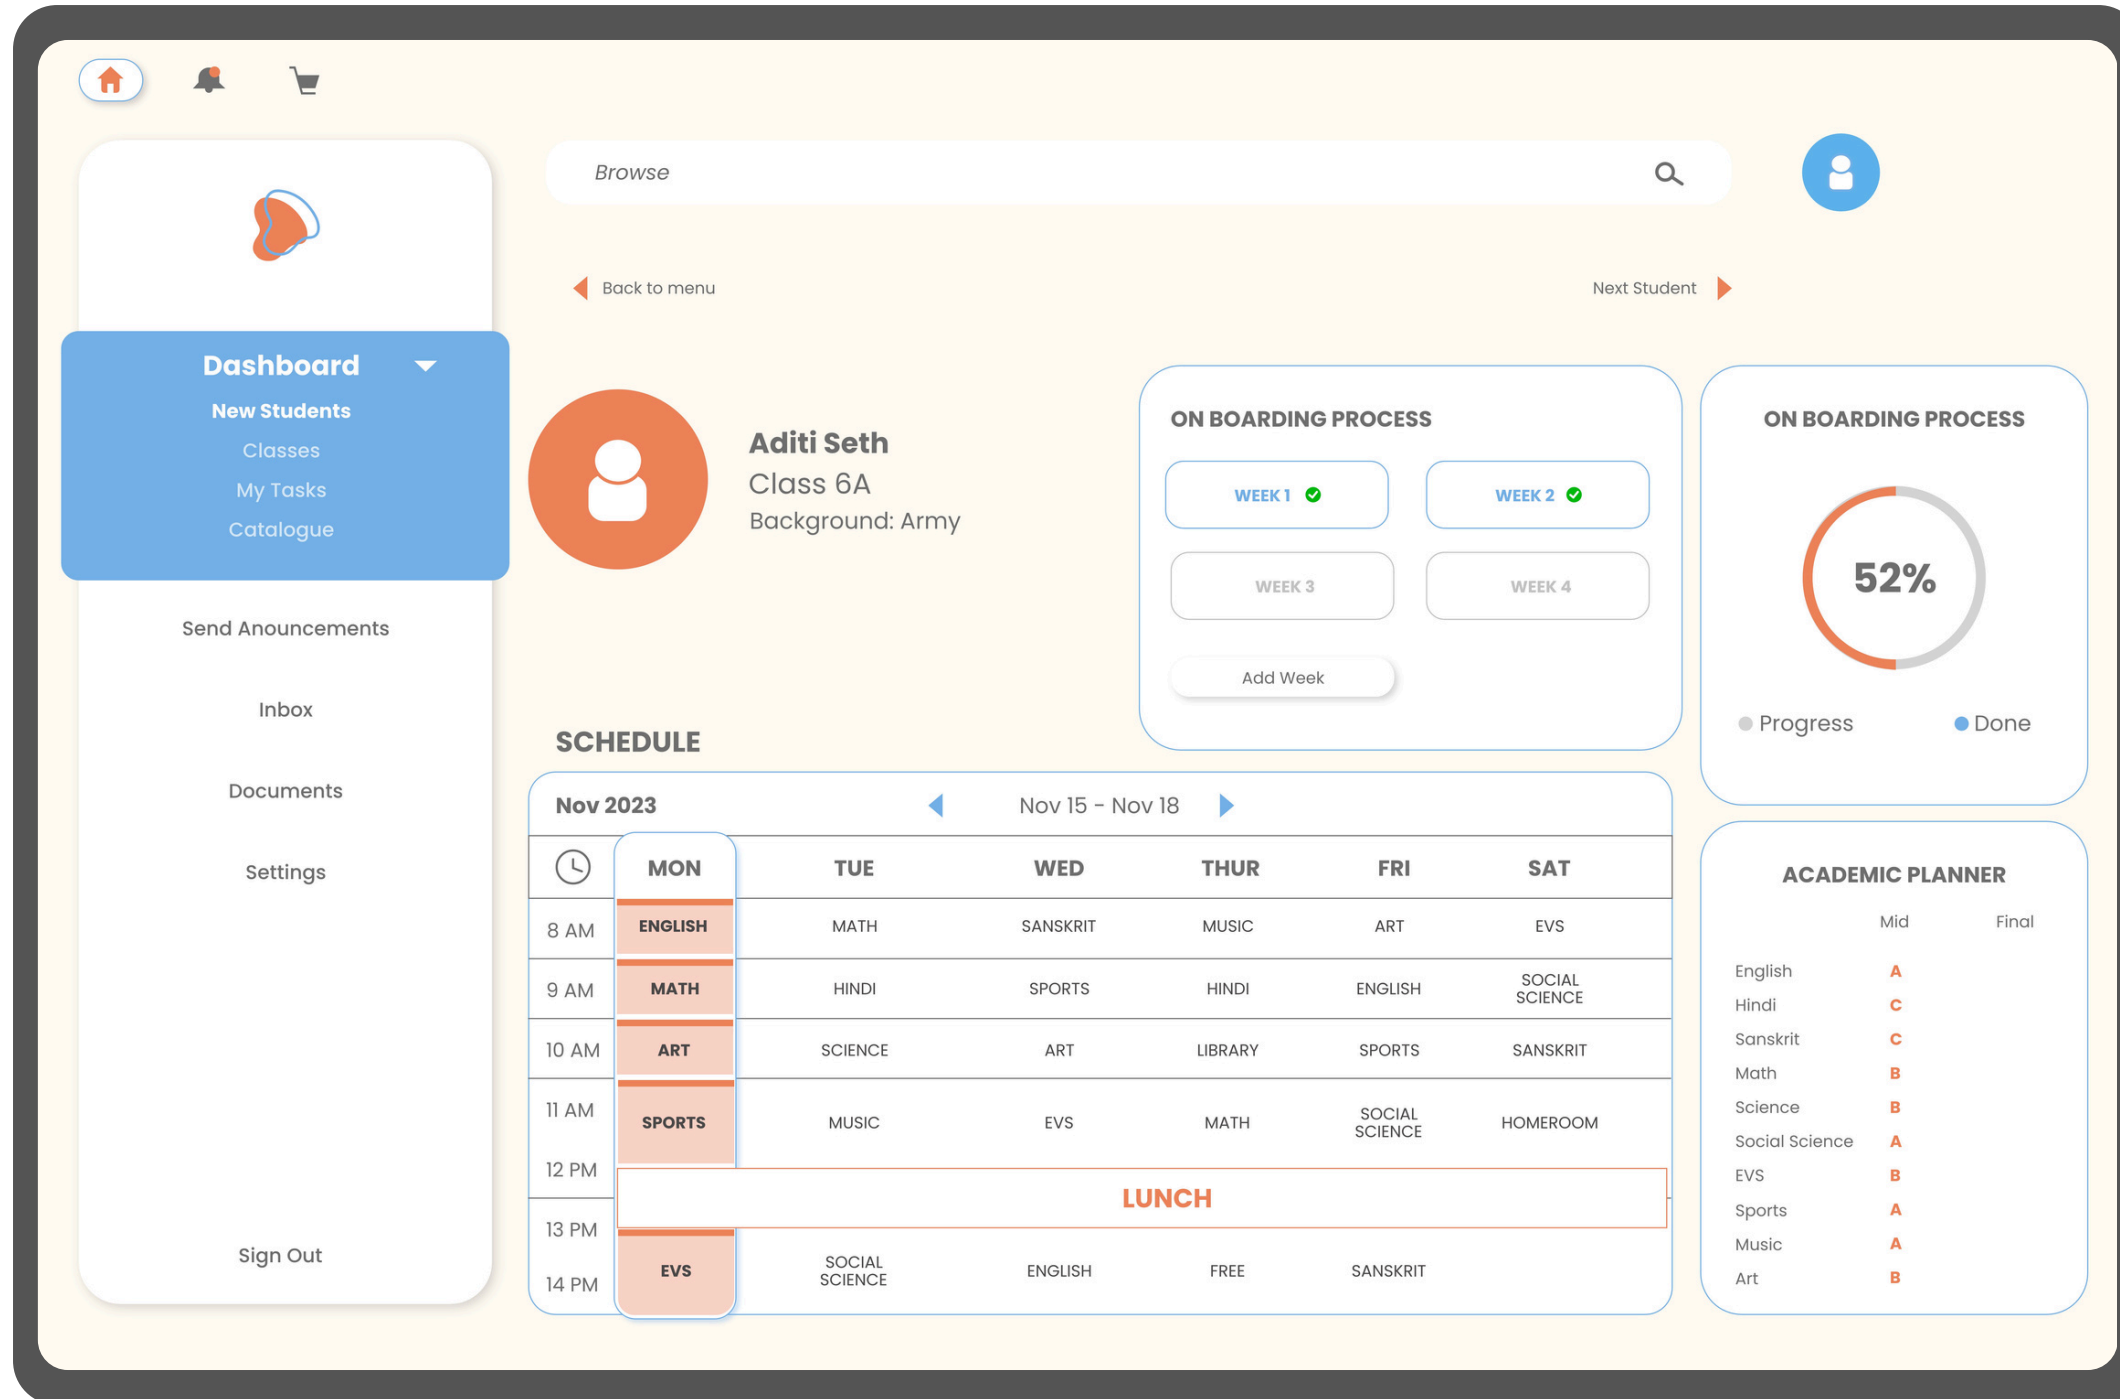

Teacher's Dashboard

- **Streamlined Transfer Student Management:**
 - Centralized platform housing student backgrounds and academic histories.
 - Simplifies information access for relevant parties.
- **Enhanced Onboarding Experience:**
 - Facilitation toolkits with resources for a smooth transition.
 - Improved communication and efficiency for transfer students and staff.
- **Elevated Student Success:**
 - Increased focus on transfer student needs.
 - Contributes to a more positive and successful educational experience.

Student Profile

- **Streamlined Transfer Student Management:** Centralized platform housing student backgrounds and academic histories. Simplifies information access for relevant parties.
- **Enhanced Onboarding Experience:** Facilitation toolkits with resources for a smooth transition. Improved communication and efficiency for transfer students and staff.
- **Elevated Student Success:** Increased focus on transfer student needs. Contributes to a more positive and successful educational experience.

Class Profile

- **Improved Schedule Management:** Provides details about class size, schedule, and subjects taught, allowing for effective daily/weekly planning.
- **Streamlined Teaching Experience:** Helps balance workload, plan lessons efficiently, and manage extracurricular duties.
- **Large Class Support:** Facilitates effective time allocation, addressing individual student needs, and creating a conducive learning environment in large classes (over 50 students).
- **Enhanced Student Interaction:** Provides a comprehensive overview for better interaction with a larger student group.